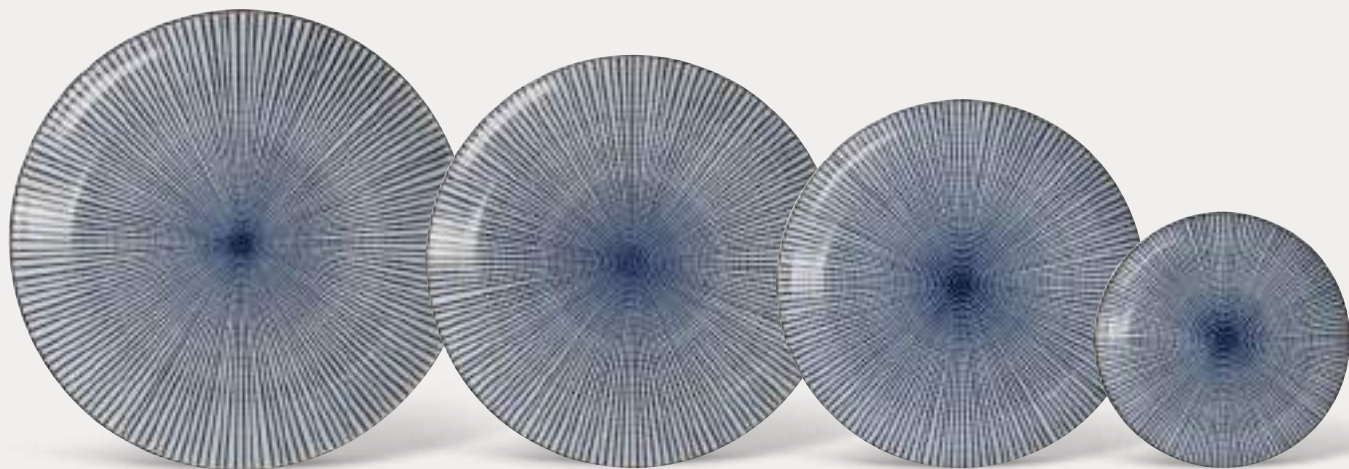

2574 31x4cm 1/12

2569 25x3cm 4/24

2573 21.5x3cm 6/24

2572 15.8x2.5cm 12/96