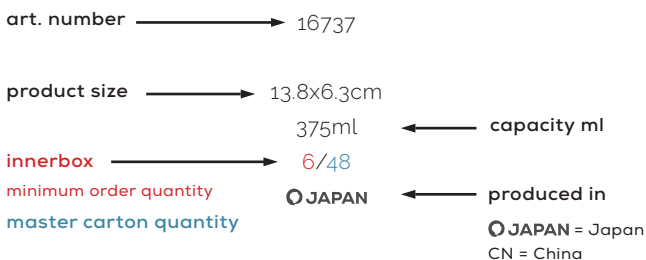

Wooden items must be washed in warm soapy water and then dried directly.

Wood & Bamboo is a natural product and will show wear and tear after a period of use.

GLASS

All glasses may be washed in an (industrial) dishwasher. We advise using dishwasher baskets to minimise breakages during the washing cycle and to use a non-caustic cleaning agent when washing the glasses. This is because caustic cleaning agents can damage the surface of the glasses and turn them dull. Always wash new glasses first before initial use. Never wash glasses at temperatures above 60 degrees. Higher temperatures can cause dirt to become baked onto the glass.

Never pour cold liquids into a hot glass as this can cause the glass to shatter. It is also advisable to gently prime a glass with hot water before pouring hot liquid into it.

MELAMINE

Melamine may be washed in an (industrial) dishwasher. Do not use any scouring agents, bleaches, scouring pads or metal objects to clean melamine, as this will leave scratches on the melamine. Melamine is not suitable for use in the oven or microwave. Melamine products are suitable for use in a bain-marie or chafing dish. When using melamine in chafing dishes, it is important that you pour sufficient water into the container.

Our melamine products are inspected and tested and approved food safe. Usage temperatures between -20 and 70 degrees.

HOW TO READ THE PRODUCT INFORMATION

VOLUME

We measure the capacity of our products by filling them with water until the edge of the product.