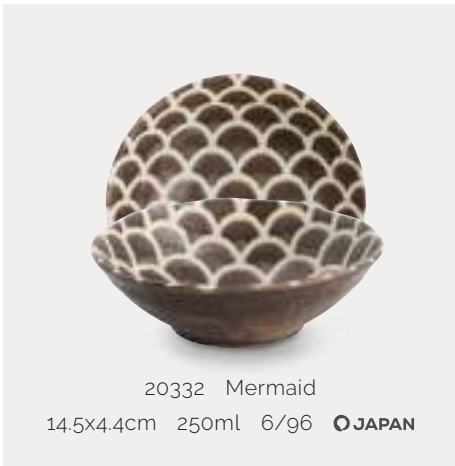

# IGA MATTE

"Iga Matte" is known for its distinctive surface texture and natural, rustic appearance. It is a type of matte glaze that is often characterized by earthy tones and a rough, slightly coarse texture. The glaze typically has a subtle crackled effect, which adds to its rustic charm. The colors of Iga Matte can vary, including shades of brown, green, or gray.

20331 Mermaid 25x7.4cm 1400ml 3/24 **JAPAN**

20328 20x4.2cm 4/48 **JAPAN**

20321 19x13x2.4cm 6/72 **JAPAN**

20332 Mermaid  
14.5x4.4cm 250ml 6/96 **JAPAN**

20318 16.5x5cm 400ml 6/72 **JAPAN**

16868 25.4x7.8cm 1600ml 3/24 **JAPAN**