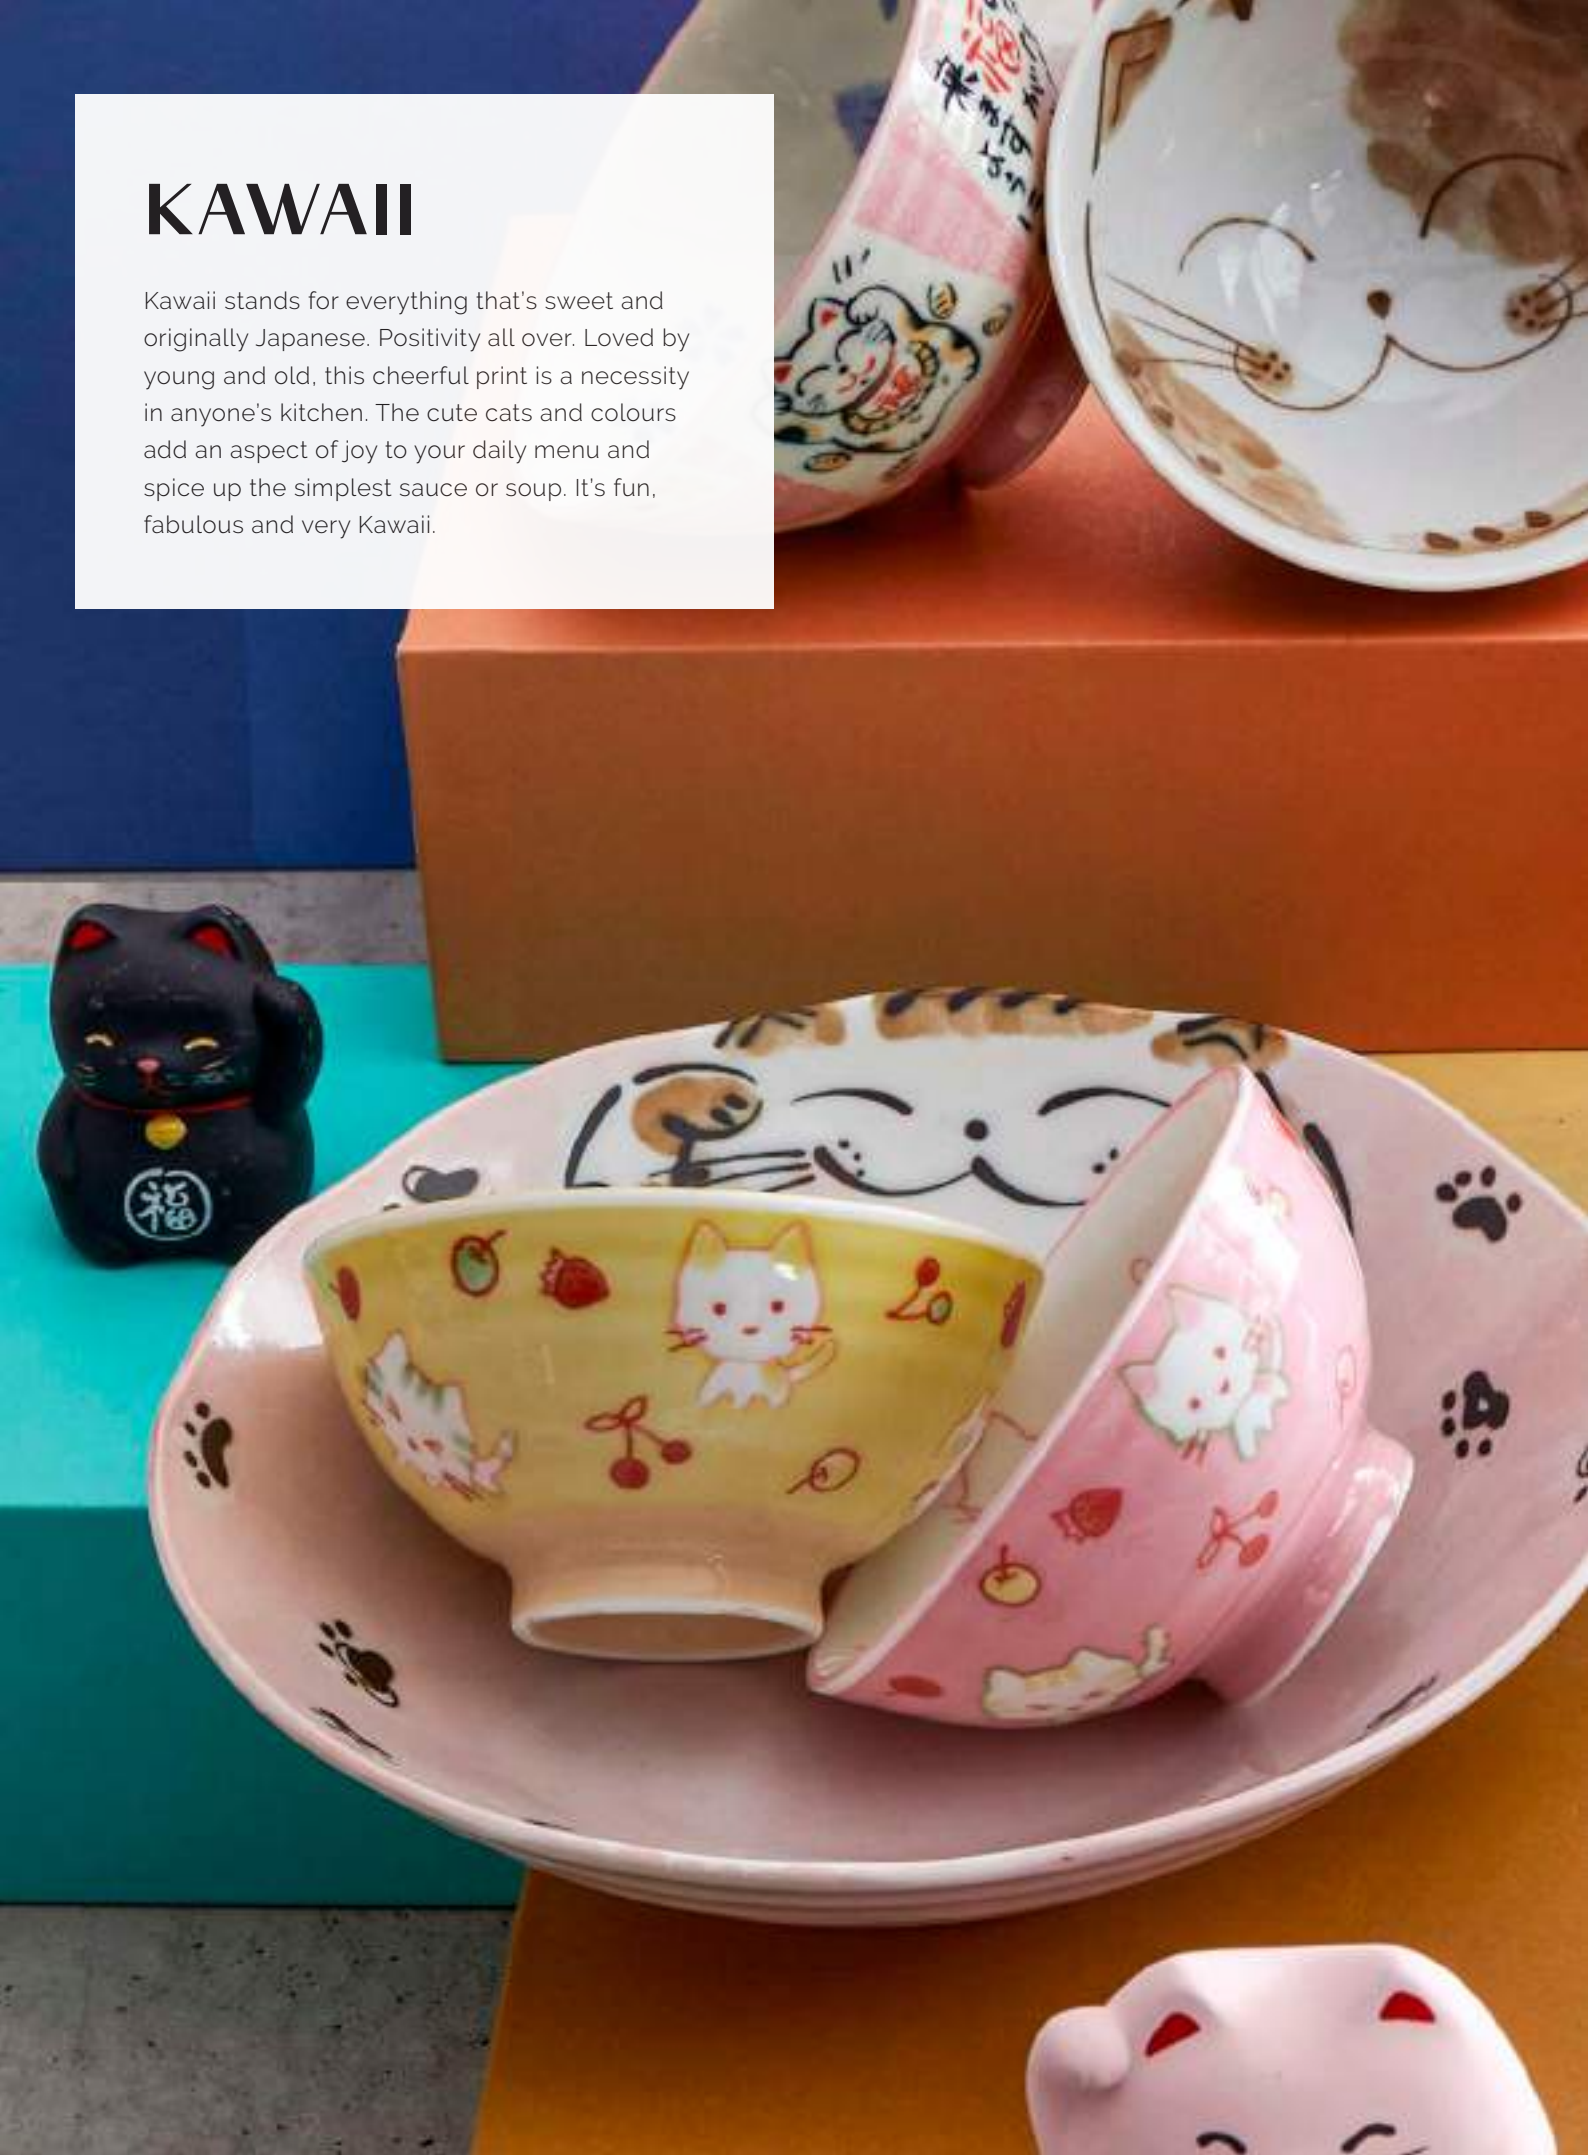

KAWAII

Kawaii stands for everything that's sweet and originally Japanese. Positivity all over. Loved by young and old, this cheerful print is a necessity in anyone's kitchen. The cute cats and colours add an aspect of joy to your daily menu and spice up the simplest sauce or soup. It's fun, fabulous and very Kawaii.