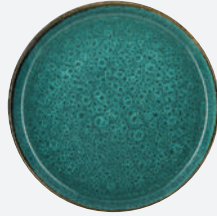

DIA 21 H 2 CM

COLLI: 6
UNIT: PCS.

821252

PLATE

GREEN/GREEN / STONEWARE

DIA 27 H 2,5 CM

COLLI: 6
UNIT: PCS.

821262