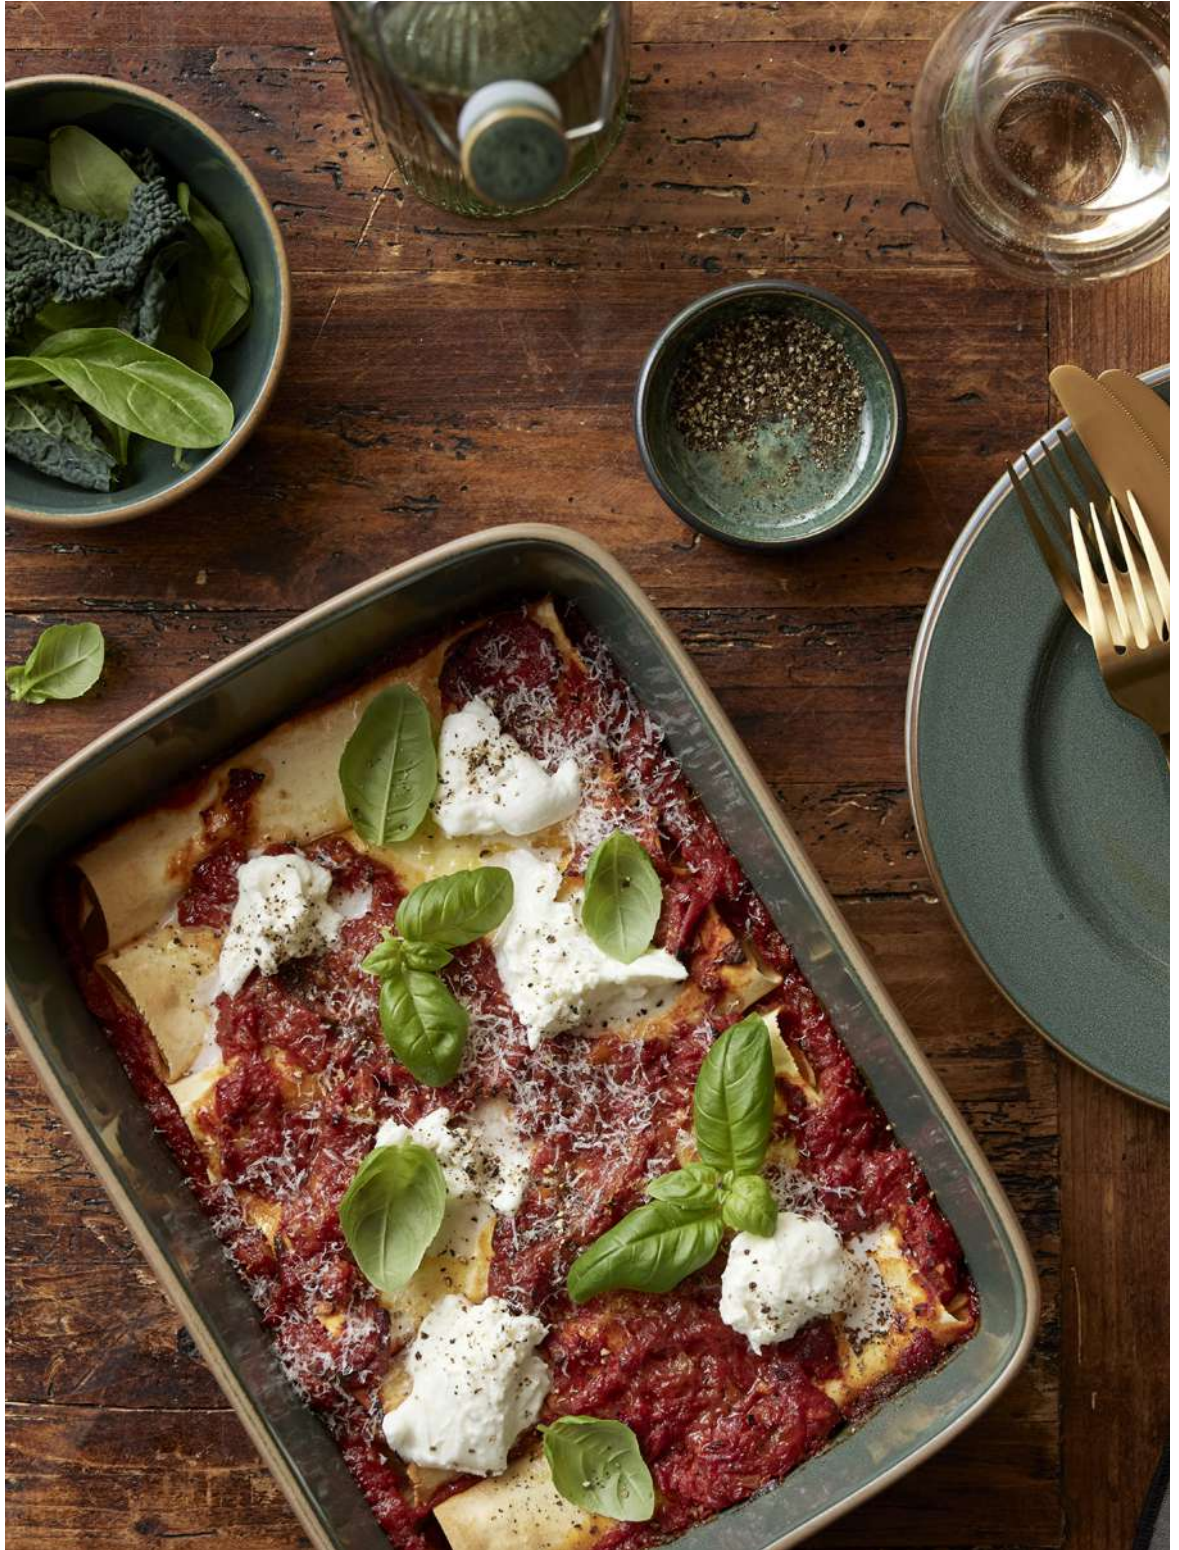

29871

DISH RECTANGULAR

WOOD/FOREST / STONEWARE

L 28 W 21 H 8 CM

COLL: 2
UNIT: PCS.

KEEP IT NATURAL

Turn your gaze upward and outward, revel in the diversity of nature and enjoy the warm colour wood, which is the shared basic tone in the charming colour compositions that bring new flair to your table setting.