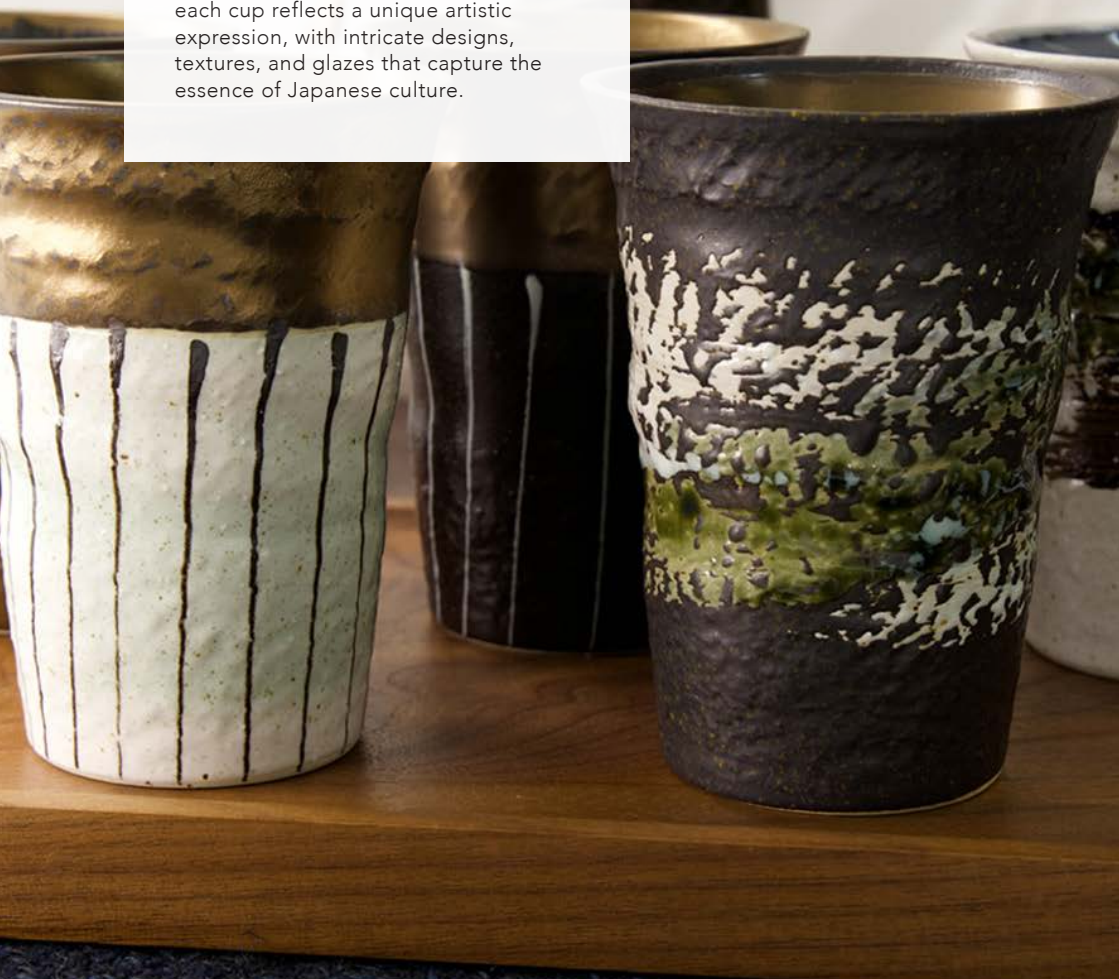

TOKYO

DESIGN STUDIO

MADE IN JAPAN

CNB ENTERPRISES

YAMASAKU TURQUOISE

Food stylists around the world adore the organic handcrafted style and form embodied by the Yamasaku Turquoise collection. A reactive glaze imparts the premium stoneware dinnerware with a distinct turquoise hue, complemented by black/gold accents, which enhances the visual appeal of any cuisine. The timeless and incredibly contemporary traditional Japanese design remains unparalleled.

22104 21.5x3.5cm 3/24 ◯JAPAN

22102 23x3cm 3/24 ◯JAPAN

22103 33x13.5x3.5cm 3/24 ◯JAPAN

22101 25.5x23x4cm 3/24 ◯JAPAN

22105 12x4cm 3/24 ◯JAPAN

22106 21.5x10.8x2cm 3/24 ◯JAPAN

HAND- CRAFTED CUPS

Crafted by skilled artisans, these cups often showcase a harmonious blend of form and function, embodying the principles of wabi-sabi - an aesthetic that appreciates imperfections and impermanence. Whether made from porcelain, stoneware, or other materials, each cup reflects a unique artistic expression, with intricate designs, textures, and glazes that capture the essence of Japanese culture.

ZAHRA

The circular and symmetrical nature of the mandala is thought to evoke a sense of harmony and balance. These bowls often showcase meticulous hand-painting or intricate ceramic detailing, creating a mesmerizing visual impact. The use of vibrant colors and precise patterns adds to the aesthetic appeal, making these bowls not only functional but also cherished pieces of art.