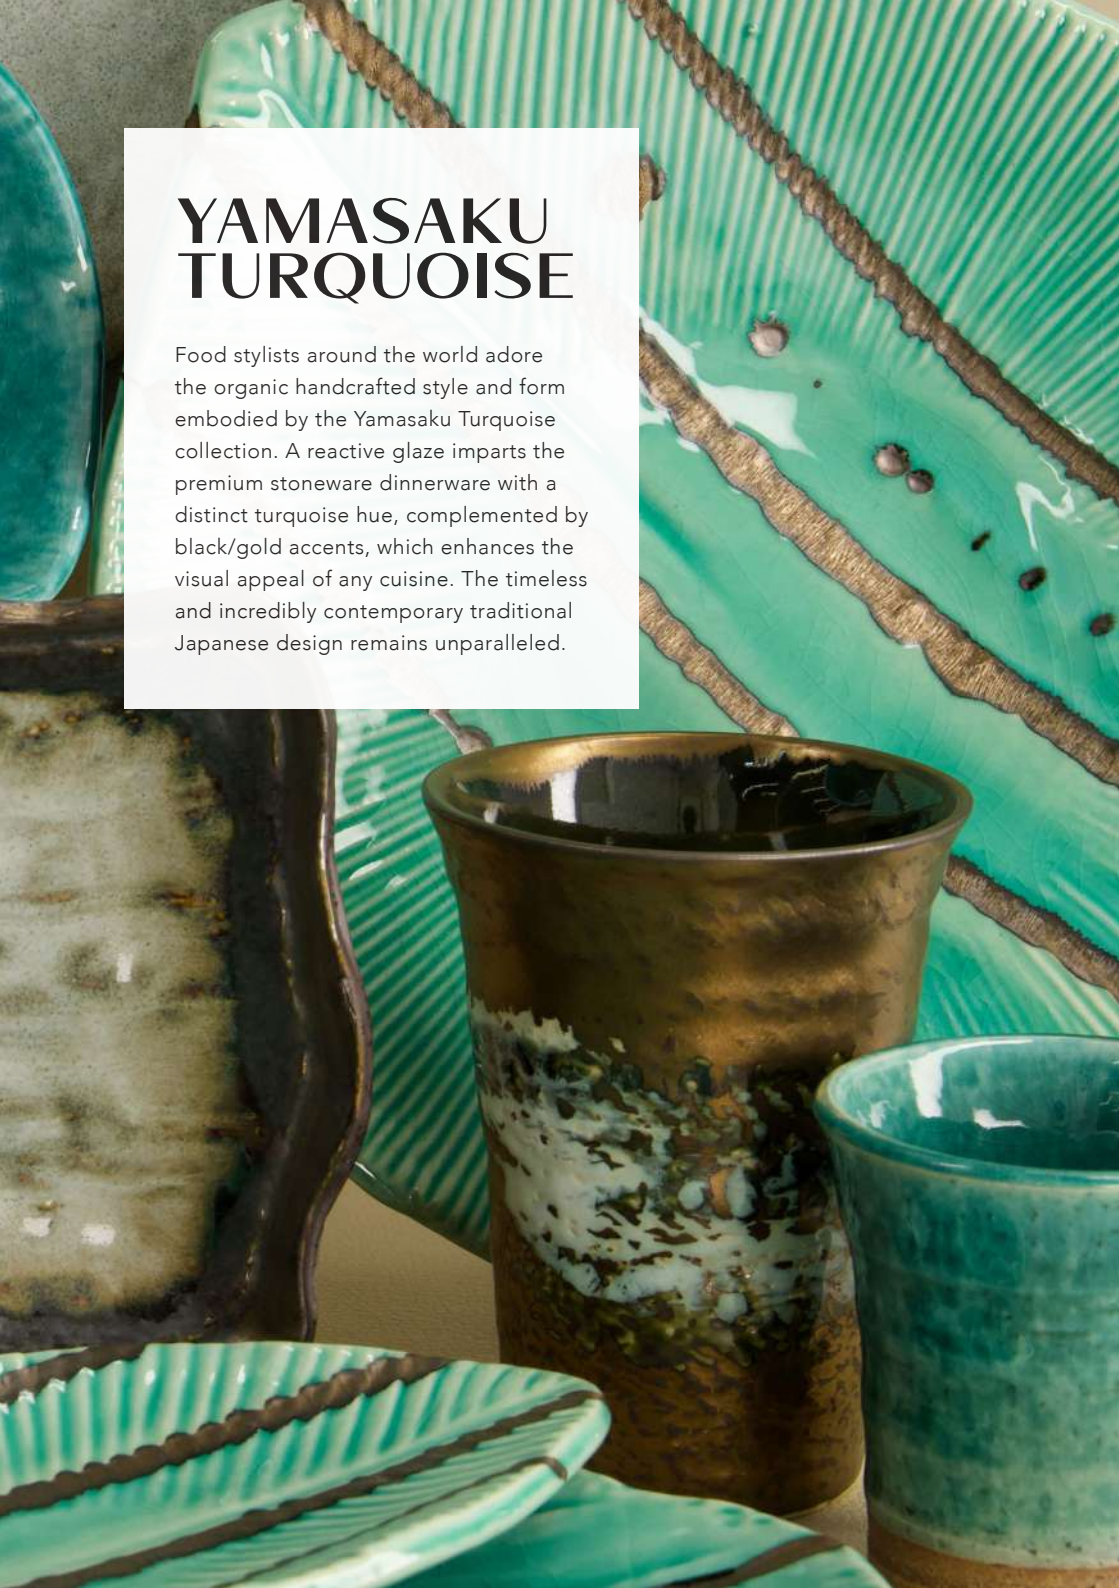

TOKYO

DESIGN STUDIO

MADE IN JAPAN

CNB ENTERPRISES

YAMASAKU TURQUOISE

Food stylists around the world adore the organic handcrafted style and form embodied by the Yamasaku Turquoise collection. A reactive glaze imparts the premium stoneware dinnerware with a distinct turquoise hue, complemented by black/gold accents, which enhances the visual appeal of any cuisine. The timeless and incredibly contemporary traditional Japanese design remains unparalleled.

22104 21.5x3.5cm 3/24 ◯JAPAN

22102 23x3cm 3/24 ◯JAPAN

22103 33x13.5x3.5cm 3/24 ◯JAPAN

22101 25.5x23x4cm 3/24 ◯JAPAN

22105 12x4cm 3/24 ◯JAPAN

22106 21.5x10.8x2cm 3/24 ◯JAPAN

HAND- CRAFTED CUPS

Crafted by skilled artisans, these cups often showcase a harmonious blend of form and function, embodying the principles of wabi-sabi - an aesthetic that appreciates imperfections and impermanence. Whether made from porcelain, stoneware, or other materials, each cup reflects a unique artistic expression, with intricate designs, textures, and glazes that capture the essence of Japanese culture.