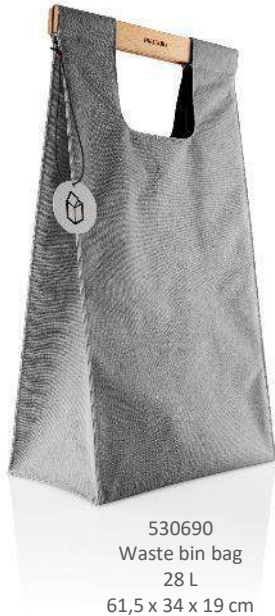

CLEANING

530671

520430

502774

530678

530677
19 x 12,5 x 23,5 cm
Foldable

530680
Holder for
dishcloth

evasolo

CLEANING

530691
Waste bin bag
28 L
61,5 x 34 x 19 cm

530690
Waste bin bag
28 L
61,5 x 34 x 19 cm

- Sorted waste can be recycled - and it is good for the environment and a more responsible use of the planet's resources
- Decorative, robust and strong storage and carrying bag for most household waste: glass, plastic, metal, cardboard, paper, batteries, electronics, etc.
- Easy to take with you - wooden carrying handle with magnet for efficient closing of the bag
- 6 different icons/'tags' for the strap included - easy to decode contents of bag: cardboard, food & beverage cartons, plastic, glass, paper and metal
- Stable and does not collapse
- Easy to clean - the nylon lining is simply wiped with a wrung-out cloth. The beech is maintained by regular oiling