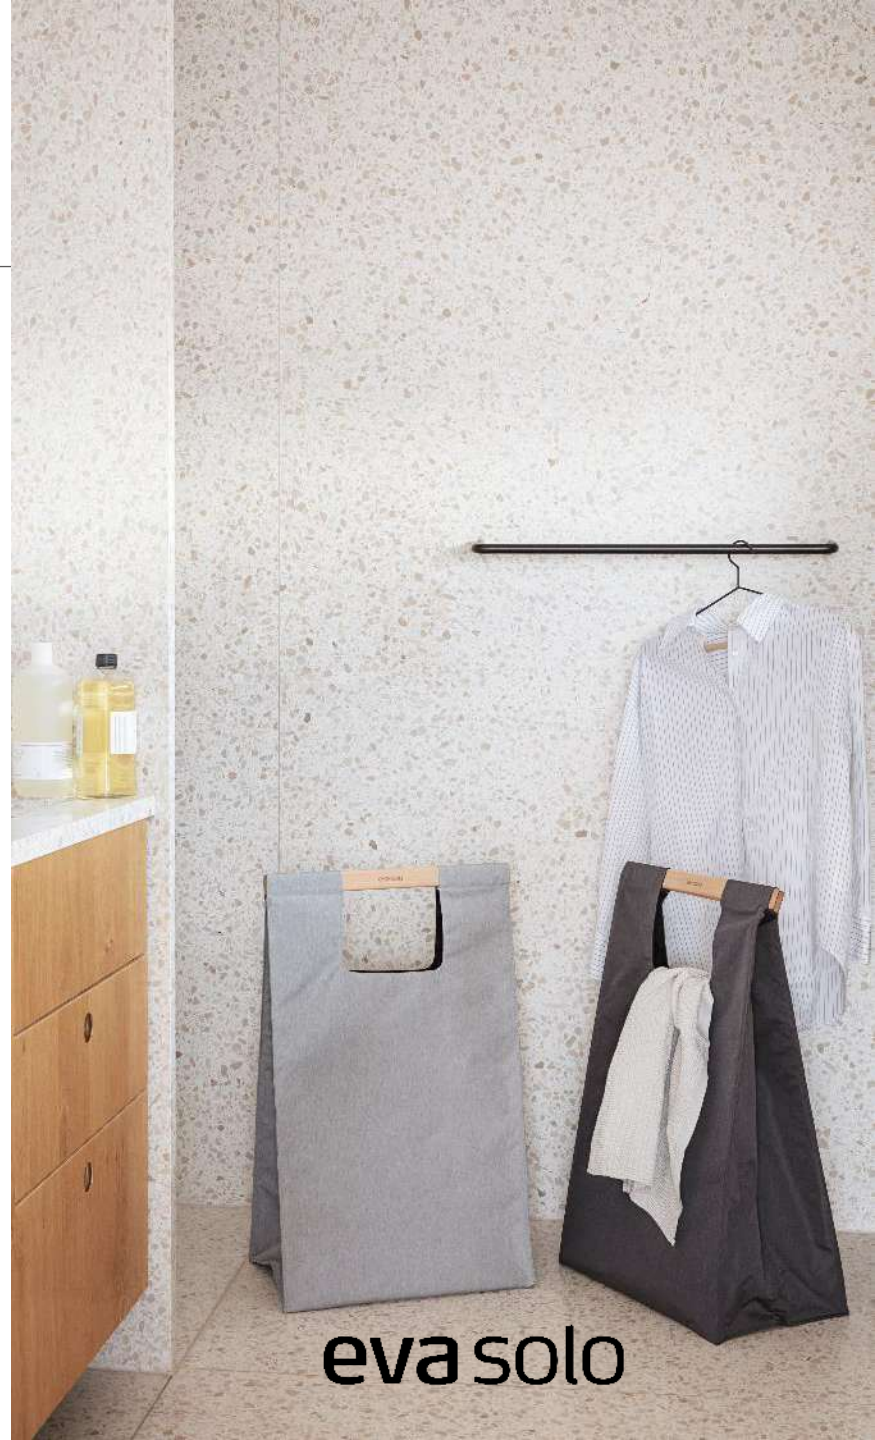

537791
Replacement
Brush head

537765

567892

567894

eva solo

WELLNESS

530692
Laundry bag
Light grey
37,5 L closed
75 l open
75 x 43 x 30 cm

530693
Laundry bag
Dark grey
37,5 L closed
75 l open
75 x 43 x 30 cm