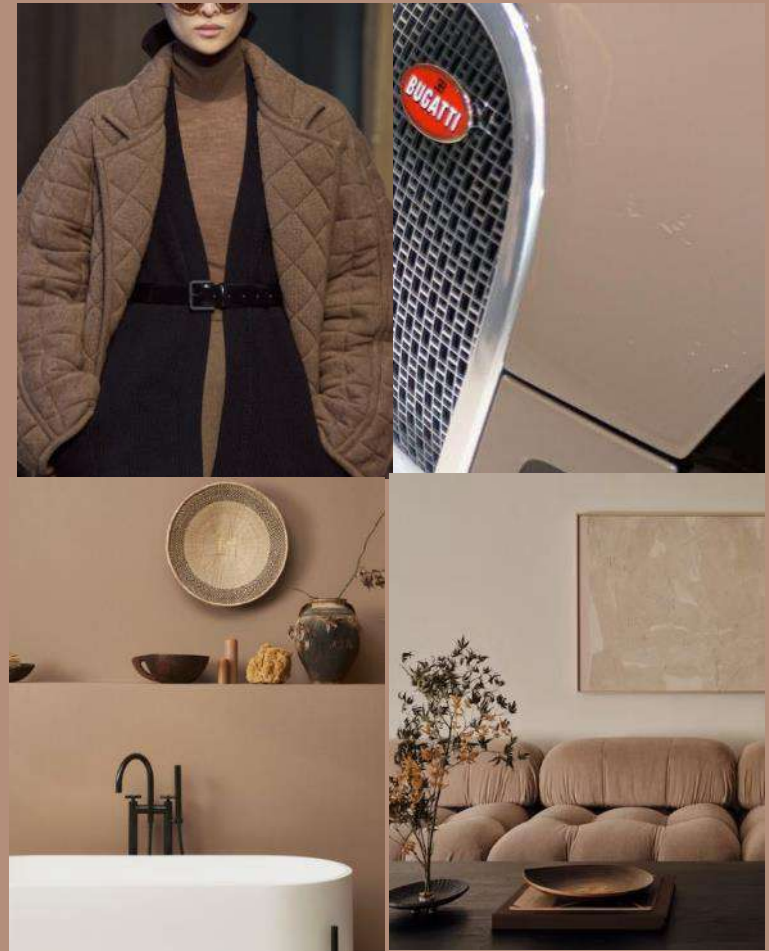

Tableware

Cookware

Baking

614U
Pantone CHAMPAGNE

4655U
Pantone MOCCA

CITY TO GO - WARM

RECYCLED
STAINLESS STEEL

NEW
567034
Champagne
0,35 L