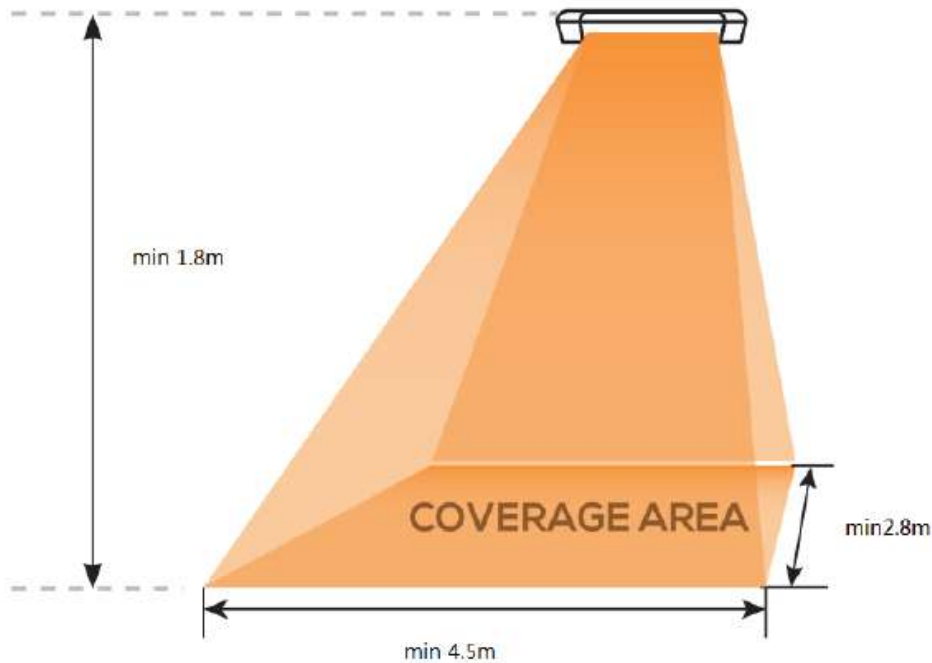

OUTDOOR

571139
Wall-mounted
Inkl. Remote control

Technical specifications

Voltage: 230 V AC
Frequency: 50-60 Hz
Wattage: 2,500 W
Min. fuse: 13 A
Certifications: GS, CE, TÜV
Water resistance: IP65
Heat dispersion: 4.5 x 2.8 x 1.8 m
Installation height: Min. 1.85 m.

The patio heater can be fitted in three different positions with an angling of 0-48° from innermost to outermost fitting point.

230 V

3 HEAT
SETTINGS

FULL EFFECT
IN 5 SECONDS

ULG⁺ Lamp

eva solo