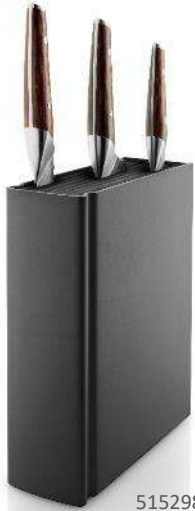

515298
black