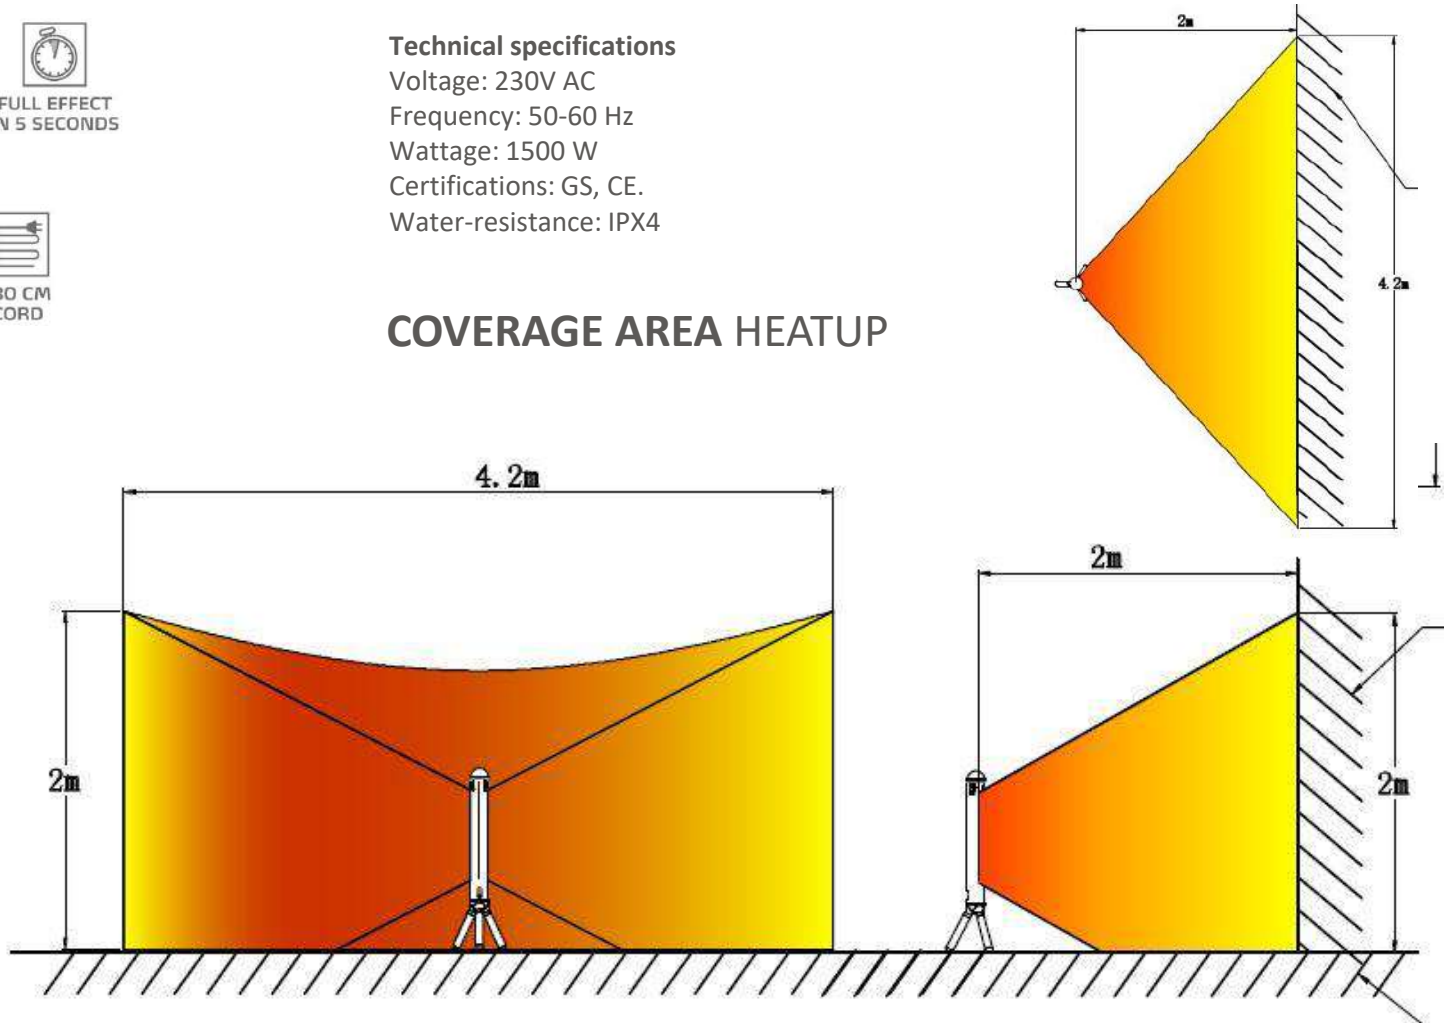

Wattage: 1500 W

Certifications: GS, CE.

Water-resistance: IPX4

COVERAGE AREA HEATUP

571135
Heat Up
Standing

eva solo

OUTDOOR

A6 solar lamp collection brochure 92021202