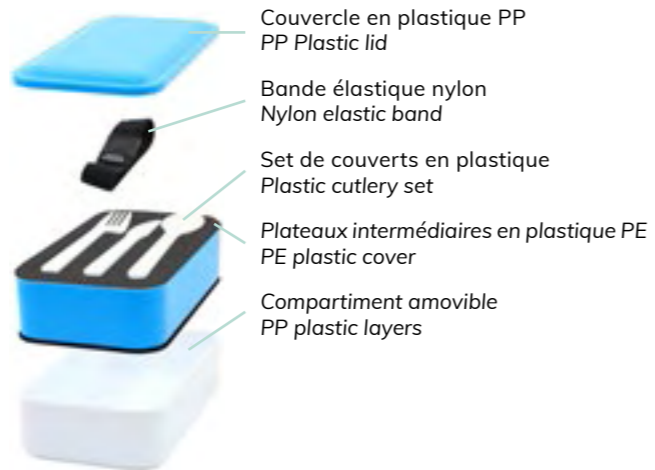

Ideal to transport your meals everywhere: to the office, in picnic, in travel... This lunch box without BPA is suitable for the microwave. With a silicone tight seal, it is 100% hermetic. The elastic band ensures also a perfect closing.

Bande élastique nylon
Nylon elastic band

Compartiment amovible
Removable compartment

Couvercle en plastique PP
PP Plastic lid

Bande élastique nylon
Nylon elastic band

Set de couverts en plastique
Plastic cutlery set